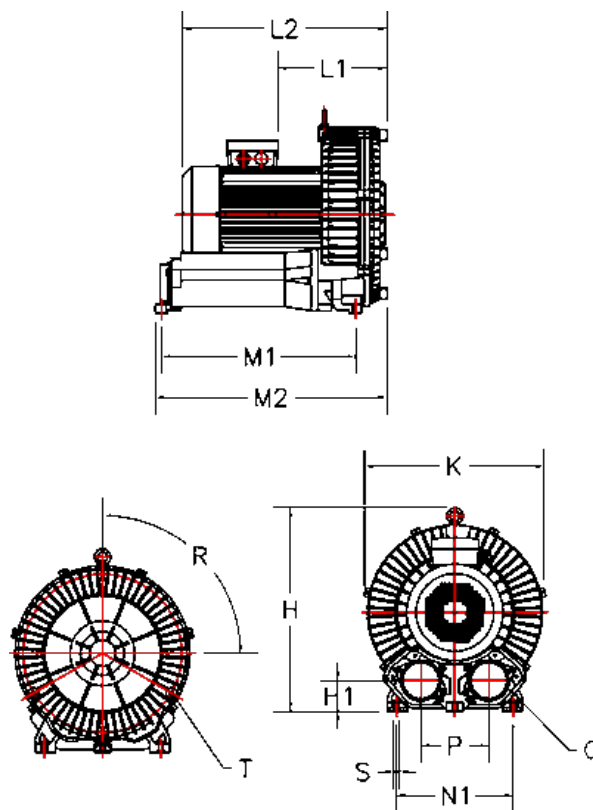

Data Sheet

Article number: 2761092991311

Description: KLEEblower KB929 13/15 kW
3x230/400V 50/60Hz Single stage with Klixon/built in bimetal switch

Measures

H = 629	N1 = 360
H1 = 95	Noise level dB 50/60Hz = 76/81
K = 560	P = 210
L1 = 337	Q = 2-PF 4"
L2 = 631.5	R (degrees) = 3x120
M1 = 600	S = 6 x Ø16
M2 = 715	T = 3 - M12X1,75 - 15 dyb
N = 415	